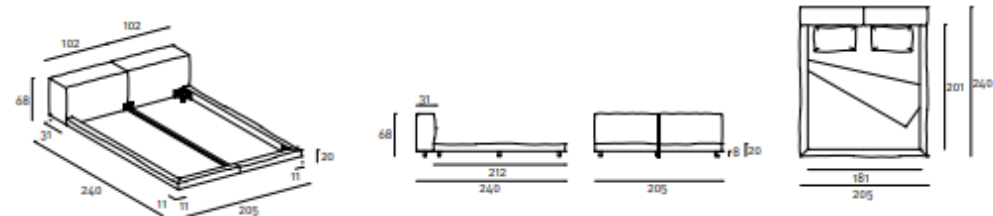

Brand: Living Divani, Made in Italy

Item type: Bed

Item Code: NWA180L + RET180D080

Designer: Piero Lissoni

Upholstery: Cat. Top Khali 09
Fixed bed structure with beech slats 8cm wide

Dimension: 205 x 240 x 68cm / for mattress size: 180 x 200